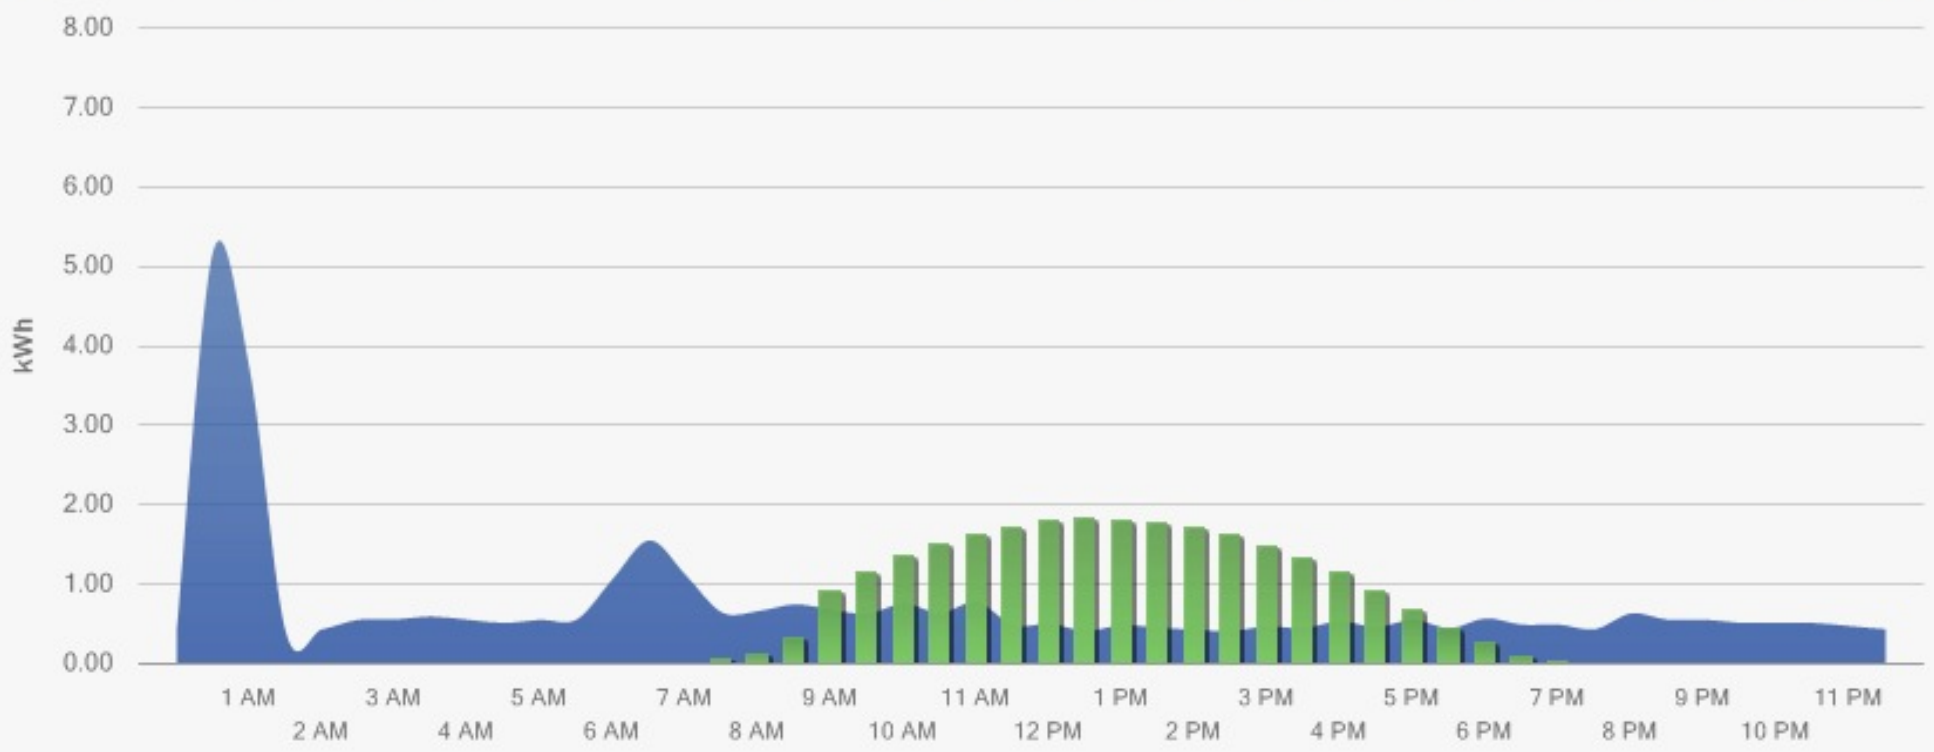

My Solar Energy Production

Tue, Mar 18, 2014

☀️ 12.1 hrs ☁️ 11%

1059 Glacier Ave PACIFICA - 5.250 kW

DAY WEEK MONTH YEAR

LIFETIME OUTPUT: **34,436.00 kWh**

PREVIOUS CURRENT NEXT

■ Daily total output **25.11 kWh** ■ Daily total consumption **61.55 kWh**

Sat, Mar 22, 2014

☀️ 12.2 hrs ☁️ 13%

1059 Glacier Ave PACIFICA - 5.250 kW

DAY WEEK MONTH YEAR

LIFETIME OUTPUT: **34,520.00 kWh**

PREVIOUS CURRENT NEXT

■ Daily total output **25.68 kWh** ■ Daily total consumption **35.88 kWh**