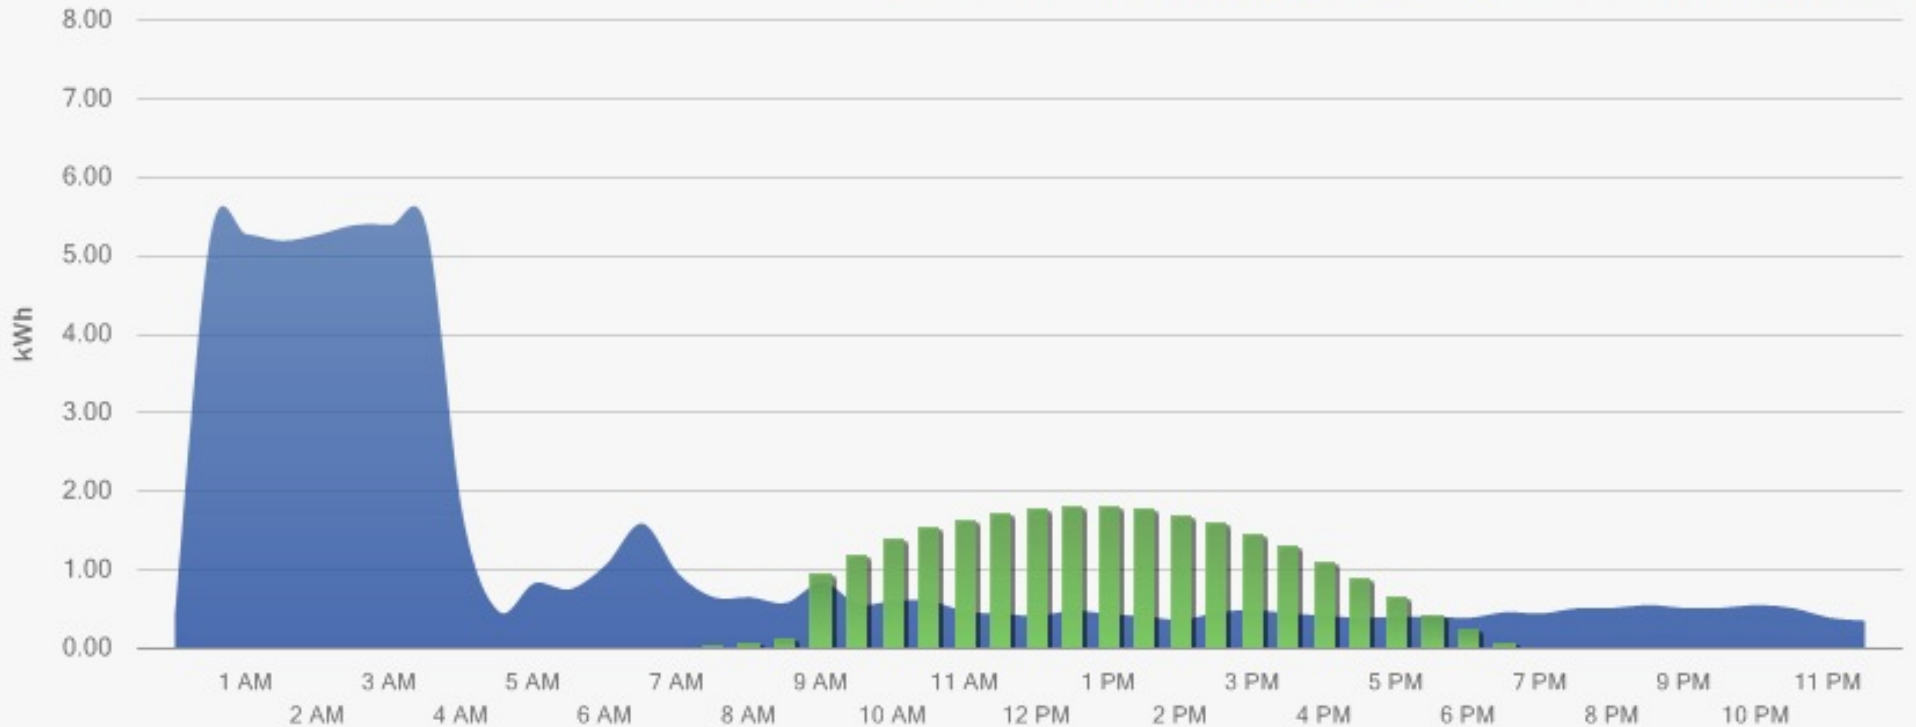

My Solar Energy Production

Tue, Mar 18, 2014

☀️ 12.1 hrs ☁️ 11%

1059 Glacier Ave PACIFICA - 5.250 kW

DAY WEEK MONTH YEAR

LIFETIME OUTPUT: **34,436.00 kWh**

PREVIOUS CURRENT NEXT

■ Daily total output **25.11 kWh** ■ Daily total consumption **61.55 kWh**

DOWNLOAD

SHARE THIS PAGE:

* Day view production for this system is estimated based on current and voltage and may not exactly match weekly or monthly data. Estimated production data is for display use only.

Sat, Mar 22, 2014

☀️ 12.2 hrs ☁️ 13%

1059 Glacier Ave PACIFICA - 5.250 kW

DAY WEEK MONTH YEAR

LIFETIME OUTPUT: **34,520.00 kWh**

PREVIOUS CURRENT NEXT

■ Daily total output **25.68 kWh** ■ Daily total consumption **35.88 kWh**